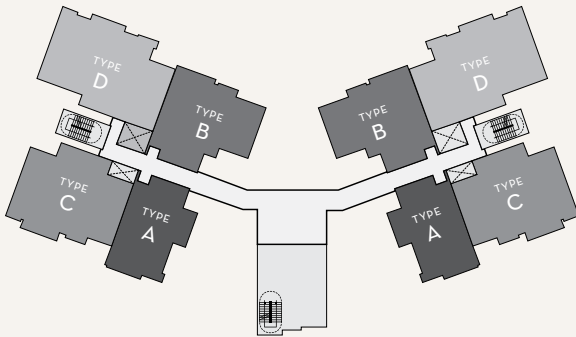

the
vyne
INFINITE NATURE

TYPE C
3 Bedrooms

Built-up Area
1,260 sq ft

TYPE D
3 + 1 Bedrooms

Built-up Area
1,449 sq ft

the
vyne
INFINITE NATURE

BLOCK C

LEVEL 5

- TYPE A1**
 855 sq ft
extra area
 104 sq ft
- TYPE B1**
 1,106 sq ft
extra area
 200 sq ft
- TYPE C1**
 1,260 sq ft
extra area
 200 sq ft
- TYPE D1**
 1,449 sq ft
extra area
 200 sq ft
- TYPE B**
 1,106 sq ft
extra area
 200 sq ft
- TYPE C**
 1,260 sq ft
- TYPE D**
 1,449 sq ft

LEVEL 6 - 20

Scale 1:250

- TYPE A**
 855 sq ft
- TYPE B**
 1,106 sq ft
- TYPE C**
 1,260 sq ft
- TYPE D**
 1,449 sq ft

LEVEL 21 - 23A

- TYPE B**
 1,106 sq ft
- TYPE C**
 1,260 sq ft
- TYPE D**
 1,449 sq ft

the
vyne
 INFINITE NATURE

BLOCK D

LEVEL 5

- TYPE A1**
 855 sq ft
extra area
 104 sq ft
- TYPE B1**
 1,106 sq ft
extra area
 200 sq ft
- TYPE C1**
 1,260 sq ft
extra area
 200 sq ft
- TYPE C**
 1,260 sq ft
- TYPE D1**
 1,449 sq ft
extra area
 200 sq ft
- TYPE D**
 1,449 sq ft