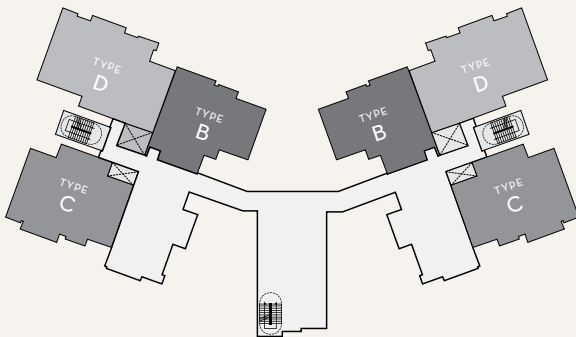

the
vyne
INFINITE NATURE

TYPE C
3 Bedrooms

Built-up Area
1,260 sq ft

TYPE D
3 + 1 Bedrooms

Built-up Area
1,449 sq ft

the
vyne
INFINITE NATURE

BLOCK C

LEVEL 5

- TYPE A1**
 855 sq ft
extra area
 104 sq ft
- TYPE B1**
 1,106 sq ft
extra area
 200 sq ft
- TYPE C1**
 1,260 sq ft
extra area
 200 sq ft
- TYPE D1**
 1,449 sq ft
extra area
 200 sq ft
- TYPE B**
 1,106 sq ft
extra area
 200 sq ft
- TYPE C**
 1,260 sq ft
- TYPE D**
 1,449 sq ft

LEVEL 6 - 20

Scale 1:250

- TYPE A**
 855 sq ft
- TYPE B**
 1,106 sq ft
- TYPE C**
 1,260 sq ft
- TYPE D**
 1,449 sq ft

LEVEL 21 - 23A

- TYPE B**
 1,106 sq ft
- TYPE C**
 1,260 sq ft
- TYPE D**
 1,449 sq ft

the
vyne
 INFINITE NATURE

BLOCK D

LEVEL 5

- TYPE A1**
 855 sq ft
extra area
 104 sq ft
- TYPE B1**
 1,106 sq ft
extra area
 200 sq ft
- TYPE C1**
 1,260 sq ft
extra area
 200 sq ft
- TYPE C**
 1,260 sq ft
- TYPE D1**
 1,449 sq ft
extra area
 200 sq ft
- TYPE D**
 1,449 sq ft